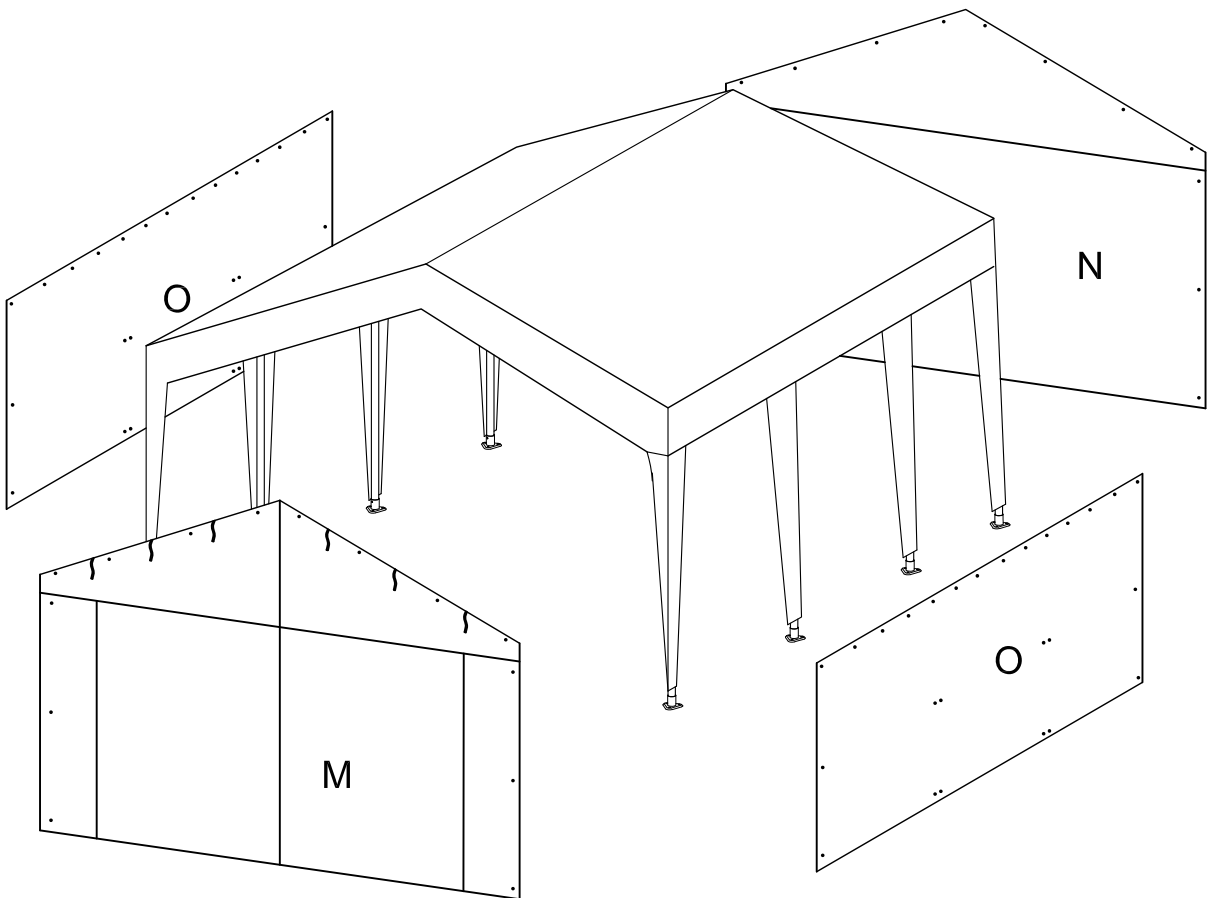

Frame Dimensions: 10'8" x 20'
 Center Height 9'9" Side Height 6'7"
 Tube Diameter 2" / 48mm leg & 1.5" / 38mm roof
 Roof Cables for add roof strength (images below)
 Steel Frame Powder Coated White
 Metal Footpads
 Steel Fittings thumb button lock for easy installation
 Cover: Fitted cover with leg skirts at all four corners
 Fabric: Polyethylene (PE) 170g 14x14 Weave
 Attaches with Ball Bungees (included)
 Includes Sidewall Kit / Enclosure Kit
 (2) 20' Sidewalls
 (2) 10' End walls with roll - up (3) zippered doors
 Water Resistant Cover - seams are heat-welded
 Fire Retardant CPAI-84 Sec 5 UV Resistant
 1 Year Limited Warranty
 ANCHOR KIT not included

Party Tent 10.8`X20` -Parts List-

PART	DESCRIPTION	ILLUSTRATION	QUANTITY
A	Incline Bar	400701503  61.02" Straight Pipe 1.5" diameter	8
B	Horizontal Bar	400701504  76.37" Straight Pipe 1.5" diameter	9
C	Post	400701505  76.37" Straight Pipe with swedge end 1.5" diameter	8
D	3-Way Corner	 3 Way fitting for 1.5" diameter pipe	6
E	4-Way Corner	 4 Way fitting for 1.5" diameter pipe	6
F	Base Plate	 Metal Foot pad for 1.5" diameter pipe	8
G	Bolt & Nut	 Bolt with plastic cap and nut for foot pad	8
H	Elastic Ball Strap	 Elastic ball bungees white 8"	54
I	Wirerope	 Aircraft Cable with rubber coating	4
J	Turn Buckle	 Turn Buckle	4
K	Pull-tab	 Metal Loop	4
L	Canopy Roof	070121120  Cover with Leg Skirts	1
M	End Panel	070320012  Zippered End wall	1
N	End Panel	 Solid End wall	1
O	Wall panel	070320020  20' Wide Sidewall w/ windows	2

1

2

3

4

5

6

7

8