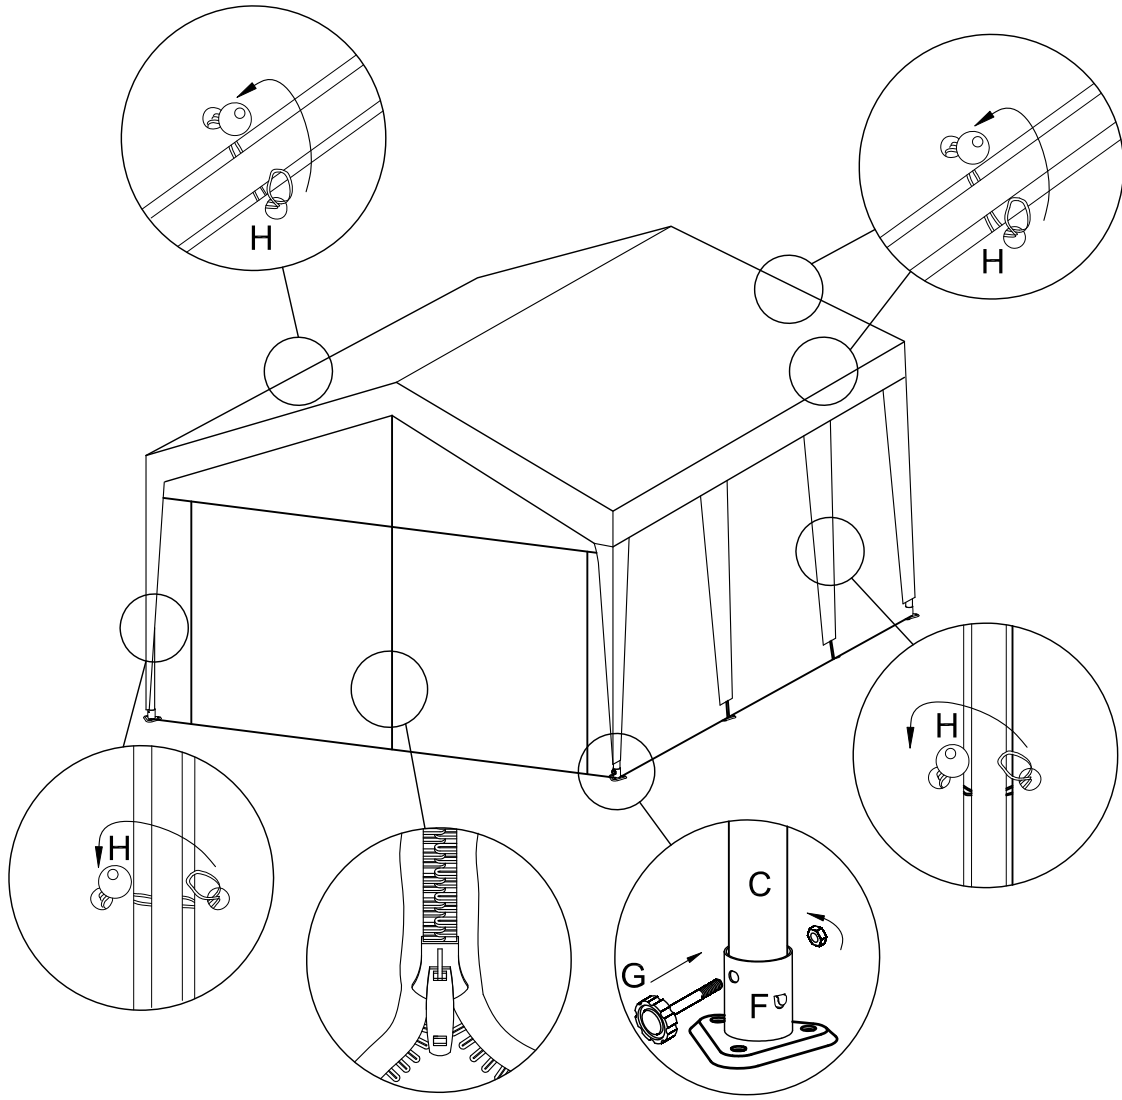

Frame Dimensions: 10'8" x 20'
 Center Height 9'9" Side Height 6'7"
 Tube Diameter 2" / 48mm leg & 1.5" / 38mm roof
 Roof Cables for add roof strength (images below)
 Steel Frame Powder Coated White
 Metal Footpads
 Steel Fittings thumb button lock for easy installation
 Cover: Fitted cover with leg skirts at all four corners
 Fabric: Polyethylene (PE) 170g 14x14 Weave
 Attaches with Ball Bungees (included)
 Includes Sidewall Kit / Enclosure Kit
 (2) 20' Sidewalls
 (2) 10' End walls with roll - up (3) zippered doors
 Water Resistant Cover - seams are heat-welded
 Fire Retardant CPAI-84 Sec 5 UV Resistant
 1 Year Limited Warranty
 ANCHOR KIT not included

ACCESSORIES SOLD SEPARATELY

DESCRIPTION

SHORT DESCRIPTION

GP

80" Heavy Duty Carport Canopy Roller Bag - fits (1) 10' x 20' Canopy frame and cover. 600d Polyester black fabric with wheels and carry handles	CRB-80	070019903
Ground Anchor Kit - Heavy Duty Auger Anchors - steel anchor - 8 pieces with 8 sections of rope	ANCHOR8	284009012
Replacement Ball Bungees - White Heavy Duty Elastic Straps with white ball - 25 pieces per pack	BBALL25-WT	070019902

Party Tent 10.8`X20` -Parts List-

PART	DESCRIPTION	ILLUSTRATION	QUANTITY
A	Incline Bar	400701503  61.02" Straight Pipe 1.5" diameter	8
B	Horizontal Bar	400701504  76.37" Straight Pipe 1.5" diameter	9
C	Post	400701505  76.37" Straight Pipe with swedge end 1.5" diameter	8
D	3-Way Corner	 3 Way fitting for 1.5" diameter pipe	6
E	4-Way Corner	 4 Way fitting for 1.5" diameter pipe	6
F	Base Plate	 Metal Foot pad for 1.5" diameter pipe	8
G	Bolt & Nut	 Bolt with plastic cap and nut for foot pad	8
H	Elastic Ball Strap	 Elastic ball bungees white 8"	54
I	Wirerope	 Aircraft Cable with rubber coating	4
J	Turn Buckle	 Turn Buckle	4
K	Pull-tab	 Metal Loop	4
L	Canopy Roof	070121120  Cover with Leg Skirts	1
M	End Panel	070320012  Zippered End wall	1
N	End Panel	 Solid End wall	1
O	Wall panel	070320020  20' Wide Sidewall w/ windows	2

1

2

3

4

5

6

7

8