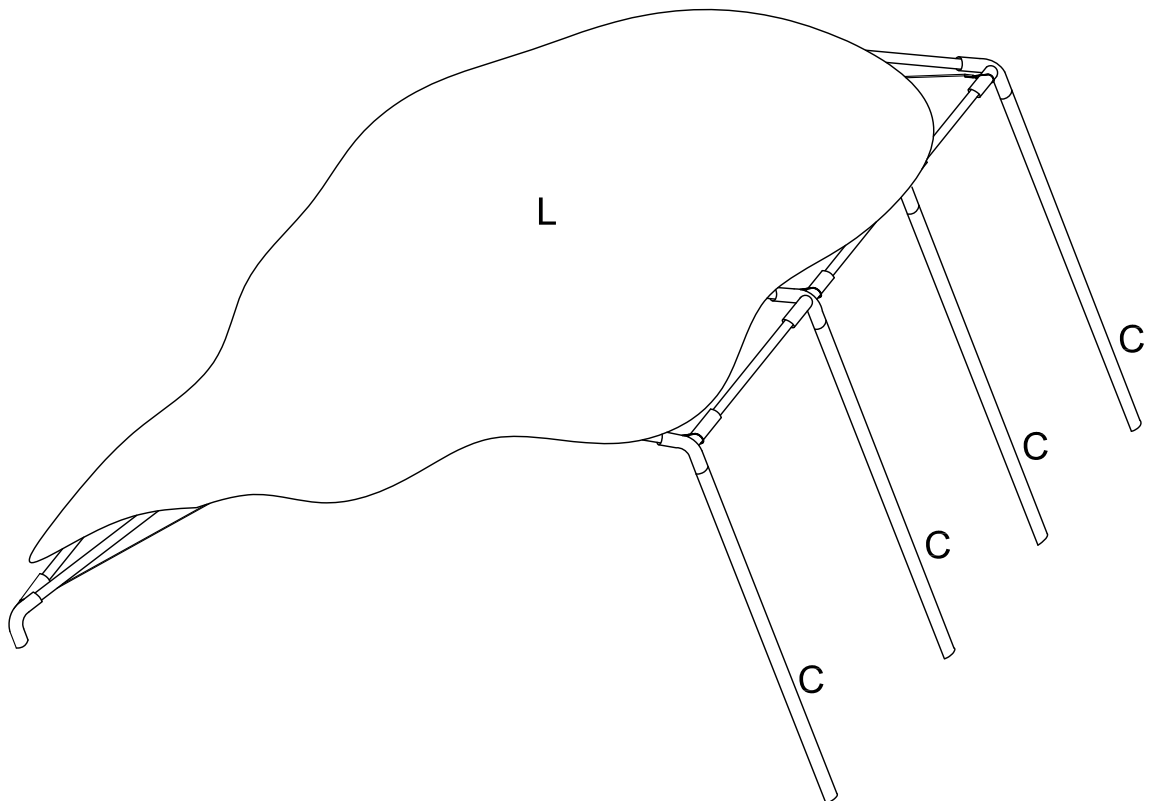

Frame Dimensions: 10'8" x 20'
 Center Height 9'9" Side Height 6'7"
 Tube Diameter 2" / 48mm leg & 1.5" / 38mm roof
 Roof Cables for add roof strength (images below)
 Steel Frame Powder Coated White
 Metal Footpads
 Steel Fittings thumb button lock for easy installation
 Cover: Fitted cover with leg skirts at all four corners
 Fabric: Polyethylene (PE) 170g 14x14 Weave
 Attaches with Ball Bungees (included)
 Includes Sidewall Kit / Enclosure Kit
 (2) 20' Sidewalls
 (2) 10' End walls with roll - up (3) zippered doors
 Water Resistant Cover - seams are heat-welded
 Fire Retardant CPAI-84 Sec 5 UV Resistant
 1 Year Limited Warranty
 ANCHOR KIT not included

Party Tent 10.8`X20` -Parts List-

PART	DESCRIPTION	ILLUSTRATION	QUANTITY
A	Incline Bar	400701503  61.02" Straight Pipe 1.5" diameter	8
B	Horizontal Bar	400701504  76.37" Straight Pipe 1.5" diameter	9
C	Post	400701505  76.37" Straight Pipe with swedge end 1.5" diameter	8
D	3-Way Corner	 3 Way fitting for 1.5" diameter pipe	6
E	4-Way Corner	 4 Way fitting for 1.5" diameter pipe	6
F	Base Plate	 Metal Foot pad for 1.5" diameter pipe	8
G	Bolt & Nut	 Bolt with plastic cap and nut for foot pad	8
H	Elastic Ball Strap	 Elastic ball bungees white 8"	54
I	Wirerope	 Aircraft Cable with rubber coating	4
J	Turn Buckle	 Turn Buckle	4
K	Pull-tab	 Metal Loop	4
L	Canopy Roof	070121120  Cover with Leg Skirts	1
M	End Panel	070320012  Zippered End wall	1
N	End Panel	 Solid End wall	1
O	Wall panel	070320020  20' Wide Sidewall w/ windows	2

1

2

3

4

5

6

7

8