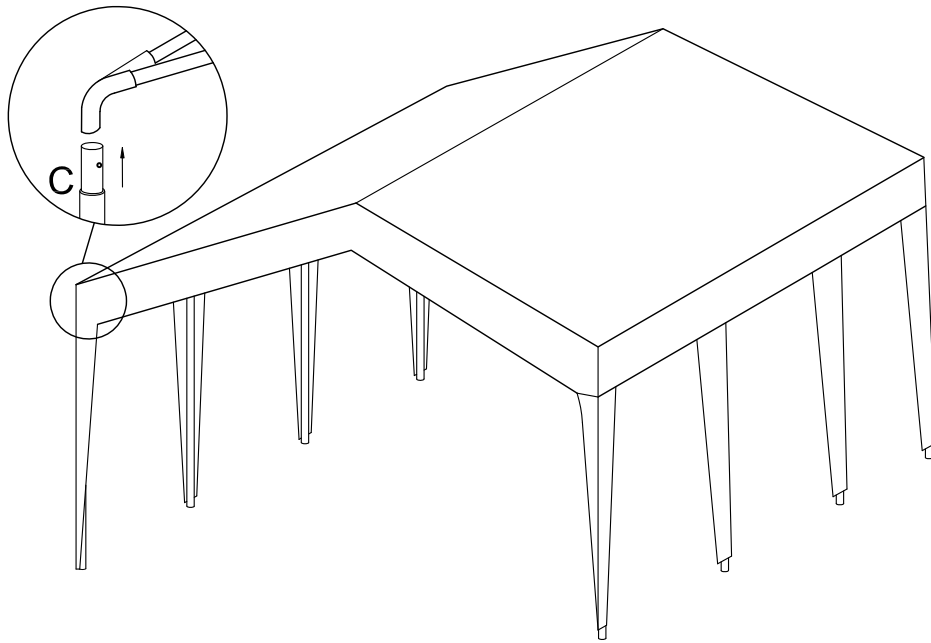

Frame Dimensions: 10'8" x 20'
 Center Height 9'9" Side Height 6'7"
 Tube Diameter 2" / 48mm leg & 1.5" / 38mm roof
 Roof Cables for add roof strength (images below)
 Steel Frame Powder Coated White
 Metal Footpads
 Steel Fittings thumb button lock for easy installation
 Cover: Fitted cover with leg skirts at all four corners
 Fabric: Polyethylene (PE) 170g 14x14 Weave
 Attaches with Ball Bungees (included)
 Includes Sidewall Kit / Enclosure Kit
 (2) 20' Sidewalls
 (2) 10' End walls with roll - up (3) zippered doors
 Water Resistant Cover - seams are heat-welded
 Fire Retardant CPAI-84 Sec 5 UV Resistant
 1 Year Limited Warranty
 ANCHOR KIT not included

Party Tent 10.8`X20` -Parts List-

PART	DESCRIPTION	ILLUSTRATION	QUANTITY
A	Incline Bar	400701503  61.02" Straight Pipe 1.5" diameter	8
B	Horizontal Bar	400701504  76.37" Straight Pipe 1.5" diameter	9
C	Post	400701505  76.37" Straight Pipe with swedge end 1.5" diameter	8
D	3-Way Corner	 3 Way fitting for 1.5" diameter pipe	6
E	4-Way Corner	 4 Way fitting for 1.5" diameter pipe	6
F	Base Plate	 Metal Foot pad for 1.5" diameter pipe	8
G	Bolt & Nut	 Bolt with plastic cap and nut for foot pad	8
H	Elastic Ball Strap	 Elastic ball bungees white 8"	54
I	Wirerope	 Aircraft Cable with rubber coating	4
J	Turn Buckle	 Turn Buckle	4
K	Pull-tab	 Metal Loop	4
L	Canopy Roof	070121120  Cover with Leg Skirts	1
M	End Panel	070320012  Zippered End wall	1
N	End Panel	 Solid End wall	1
O	Wall panel	070320020  20' Wide Sidewall w/ windows	2

1

2

3

4

5

6

7

8