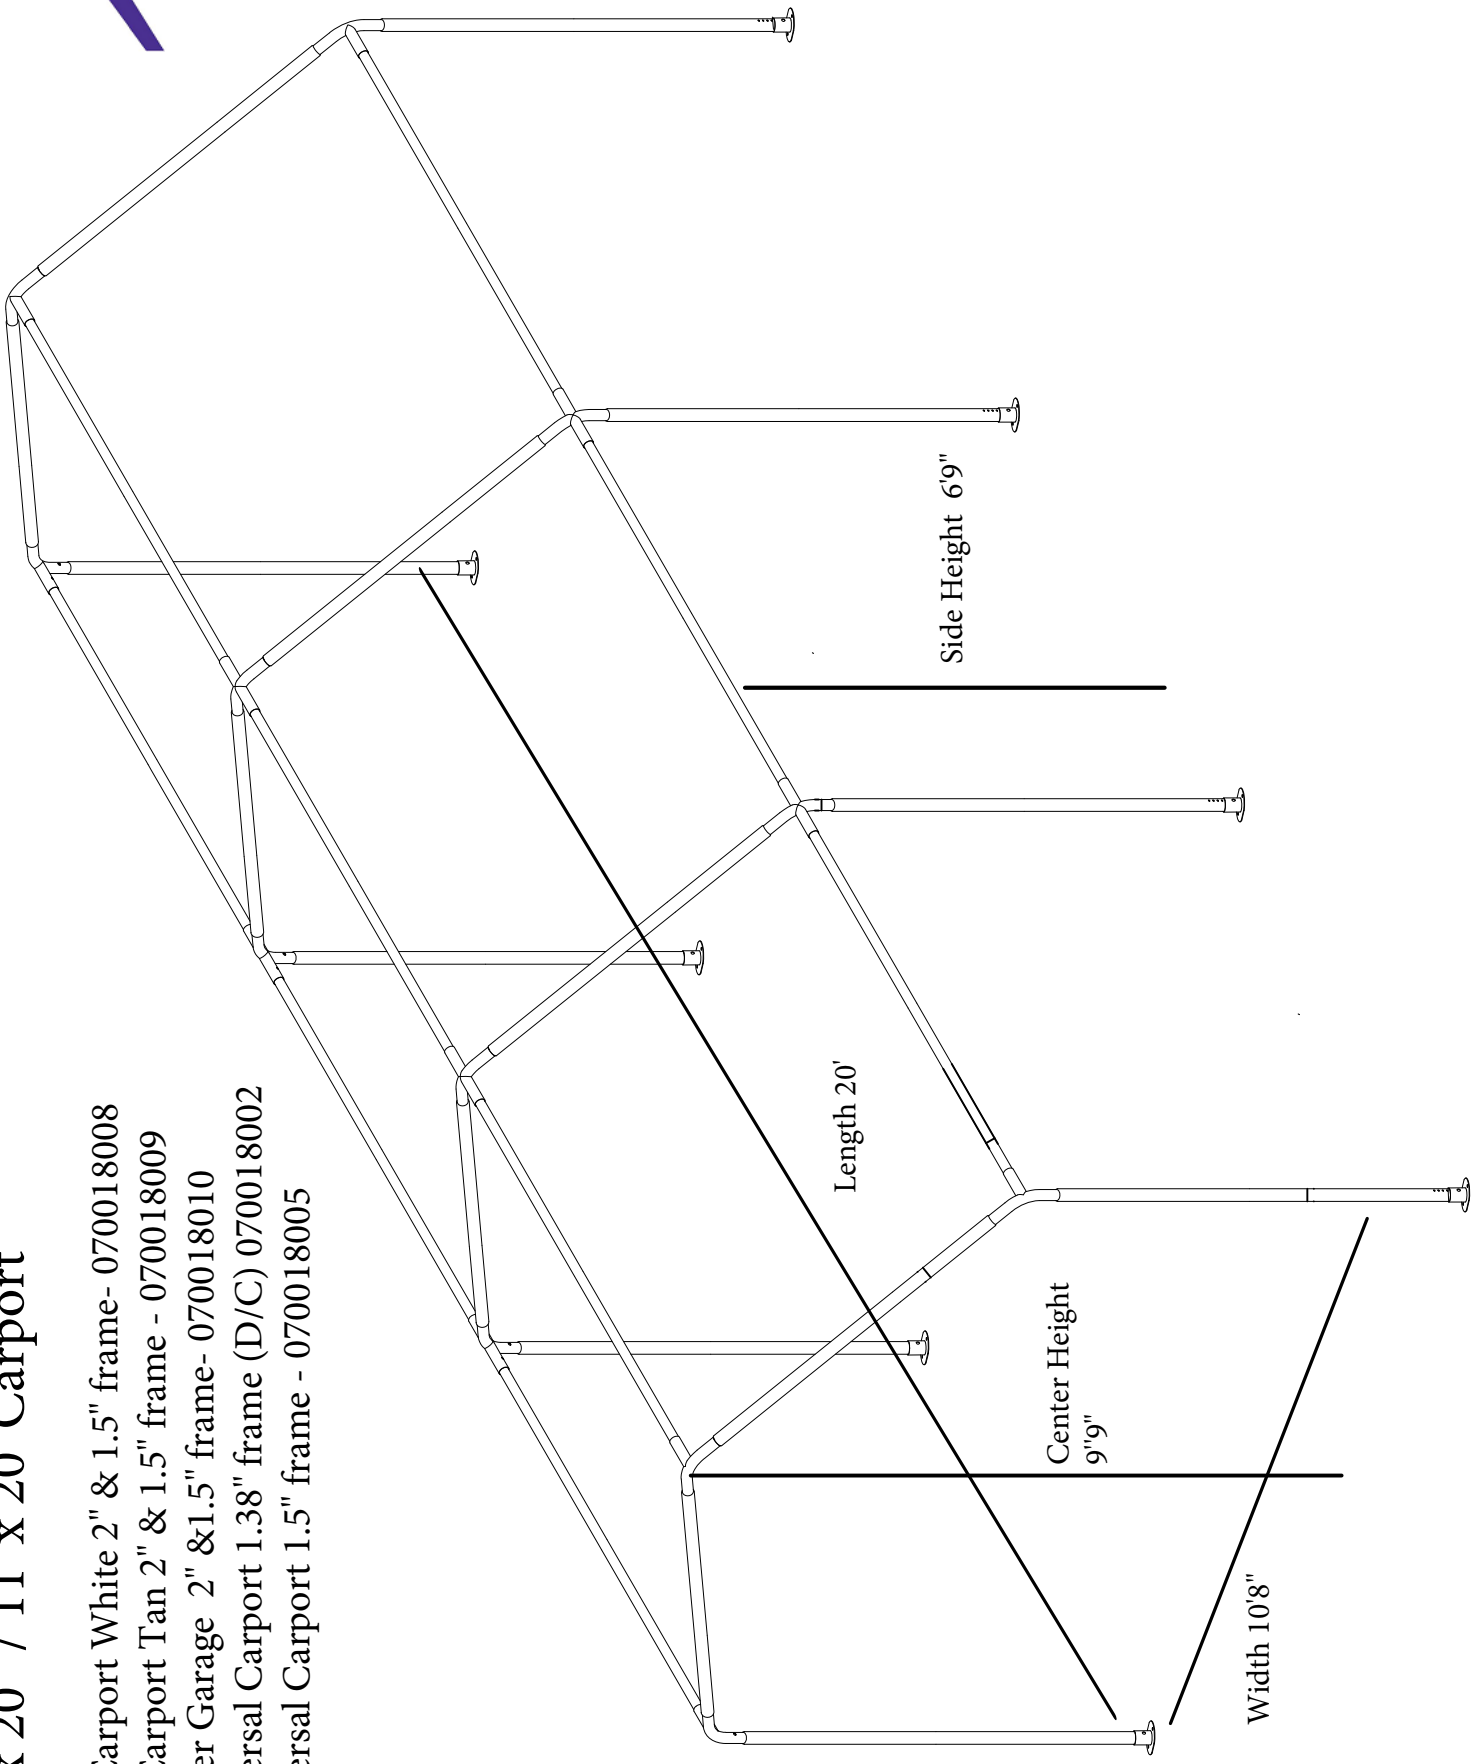

HEAVY DUTY ALL SEASON GARAGE

WG-1120-170-WT

SHORT DESCRIPTION

GP

UPC

WG-1120-170-WT	070018010	853878007073
Box Dimensions		
Box A:	77.5" x 13" x 7.5"	80.5 lbs
Box B:	79.9" x 13" x 8.2"	83.7 lbs

SPECIFICATIONS:

Frame Dimensions: 10'8" x 20'
 Center Height 9'9" Side Height 6'7"
 Tube Diameter 2" / 48mm leg & 1.5" / 38mm roof
 Roof Cables for add roof strength (images below)
 Steel Frame Powder Coated White
 Metal Footpads
 Steel Fittings thumb button lock for easy installation
 Cover: Fitted cover with leg skirts at all four corners
 Fabric: Polyethylene (PE) 170g 14x14 Weave
 Attaches with Ball Bungees (included)
 Includes Sidewall Kit / Enclosure Kit
 (2) 20' Sidewalls
 (2) 10' End walls with roll - up (3) zippered doors
 Water Resistant Cover - seams are heat-welded
 Fire Retardant CPAI-84 Sec 5 UV Resistant
 1 Year Limited Warranty
 ANCHOR KIT not included

Party Tent 10.8`X20` -Parts List-

PART	DESCRIPTION	ILLUSTRATION	QUANTITY
A	Incline Bar	400701503  61.02" Straight Pipe 1.5" diameter	8
B	Horizontal Bar	400701504  76.37" Straight Pipe 1.5" diameter	9
C	Post	400701505  76.37" Straight Pipe with swedge end 1.5" diameter	8
D	3-Way Corner	 3 Way fitting for 1.5" diameter pipe	6
E	4-Way Corner	 4 Way fitting for 1.5" diameter pipe	6
F	Base Plate	 Metal Foot pad for 1.5" diameter pipe	8
G	Bolt & Nut	 Bolt with plastic cap and nut for foot pad	8
H	Elastic Ball Strap	 Elastic ball bungees white 8"	54
I	Wirerope	 Aircraft Cable with rubber coating	4
J	Turn Buckle	 Turn Buckle	4
K	Pull-tab	 Metal Loop	4
L	Canopy Roof	070121120  Cover with Leg Skirts	1
M	End Panel	070320012  Zippered End wall	1
N	End Panel	 Solid End wall	1
O	Wall panel	070320020  20' Wide Sidewall w/ windows	2